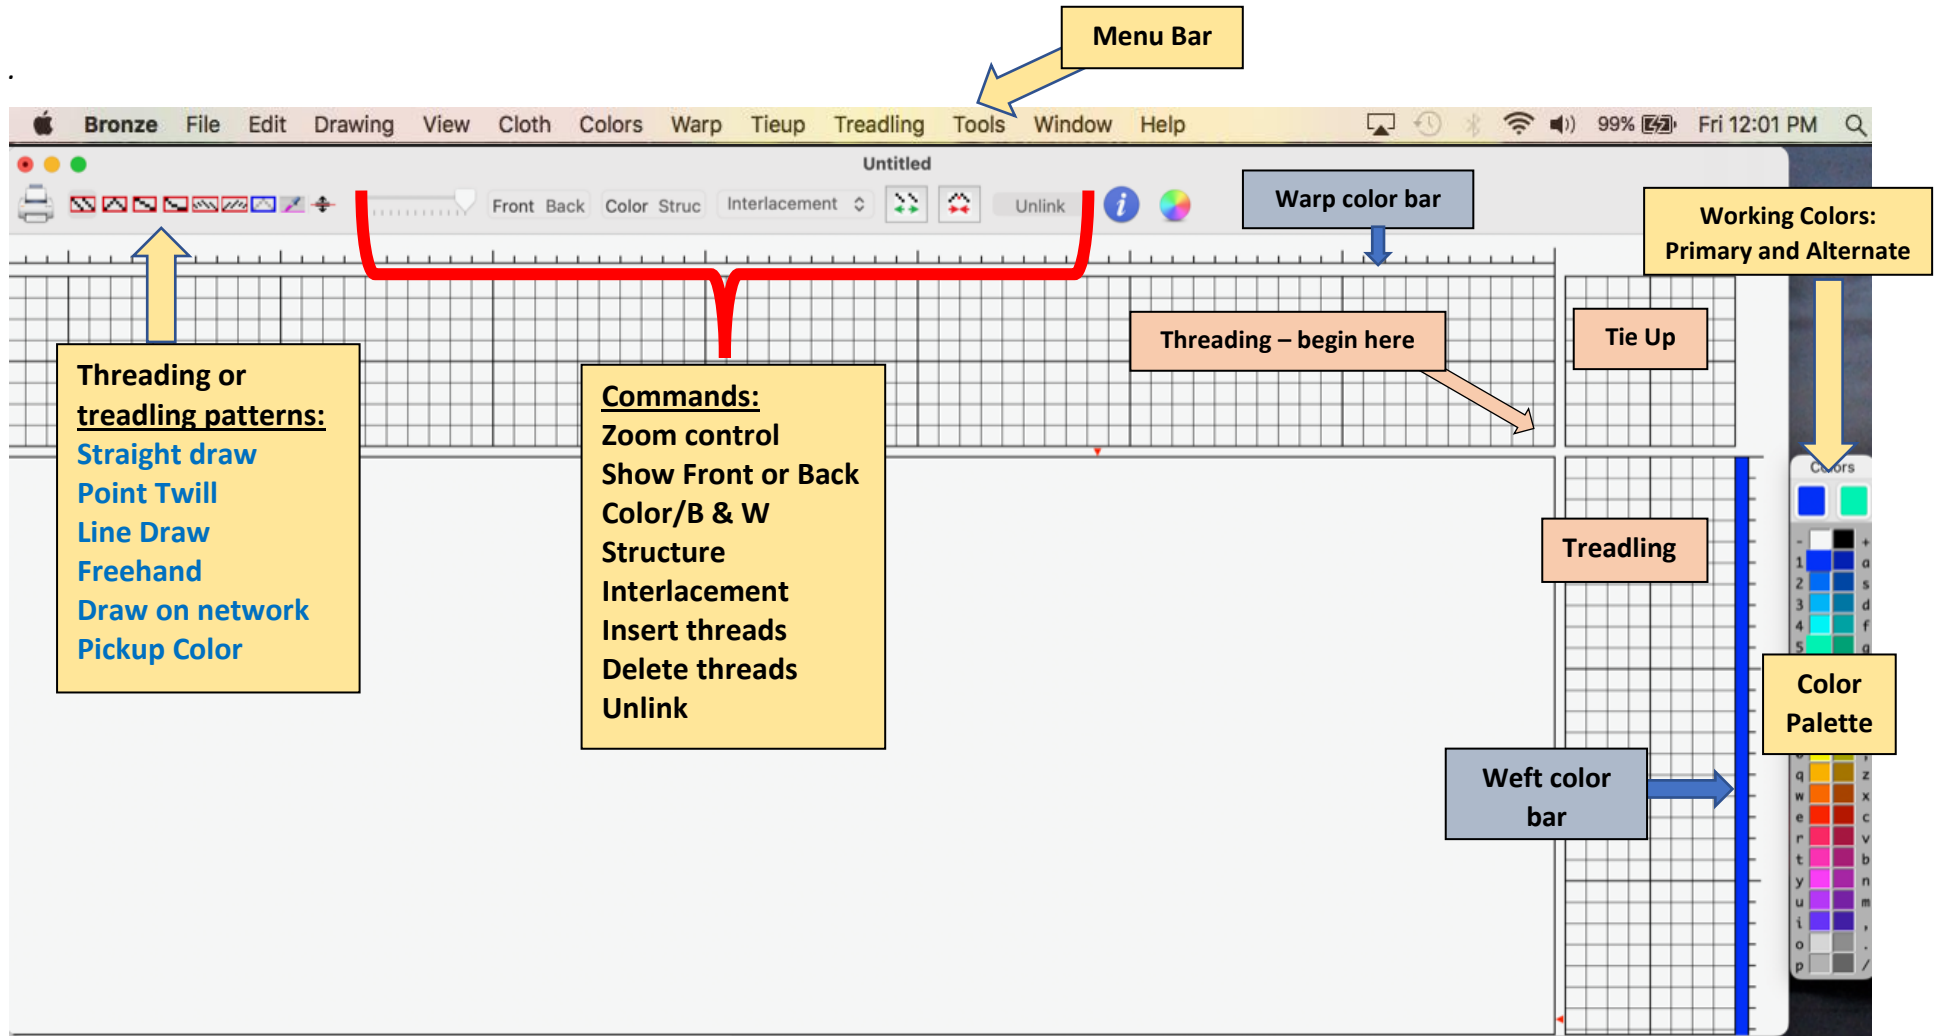

The Fiberworks Screen: *Mac*

This page shows the basic layout of Fiberworks in *Mac* and can be used as a reference in our tutorials.

The Fiberworks Screen: *Windows*

This page shows the basic layout of Fiberworks in Windows and can be used as a reference in our tutorials